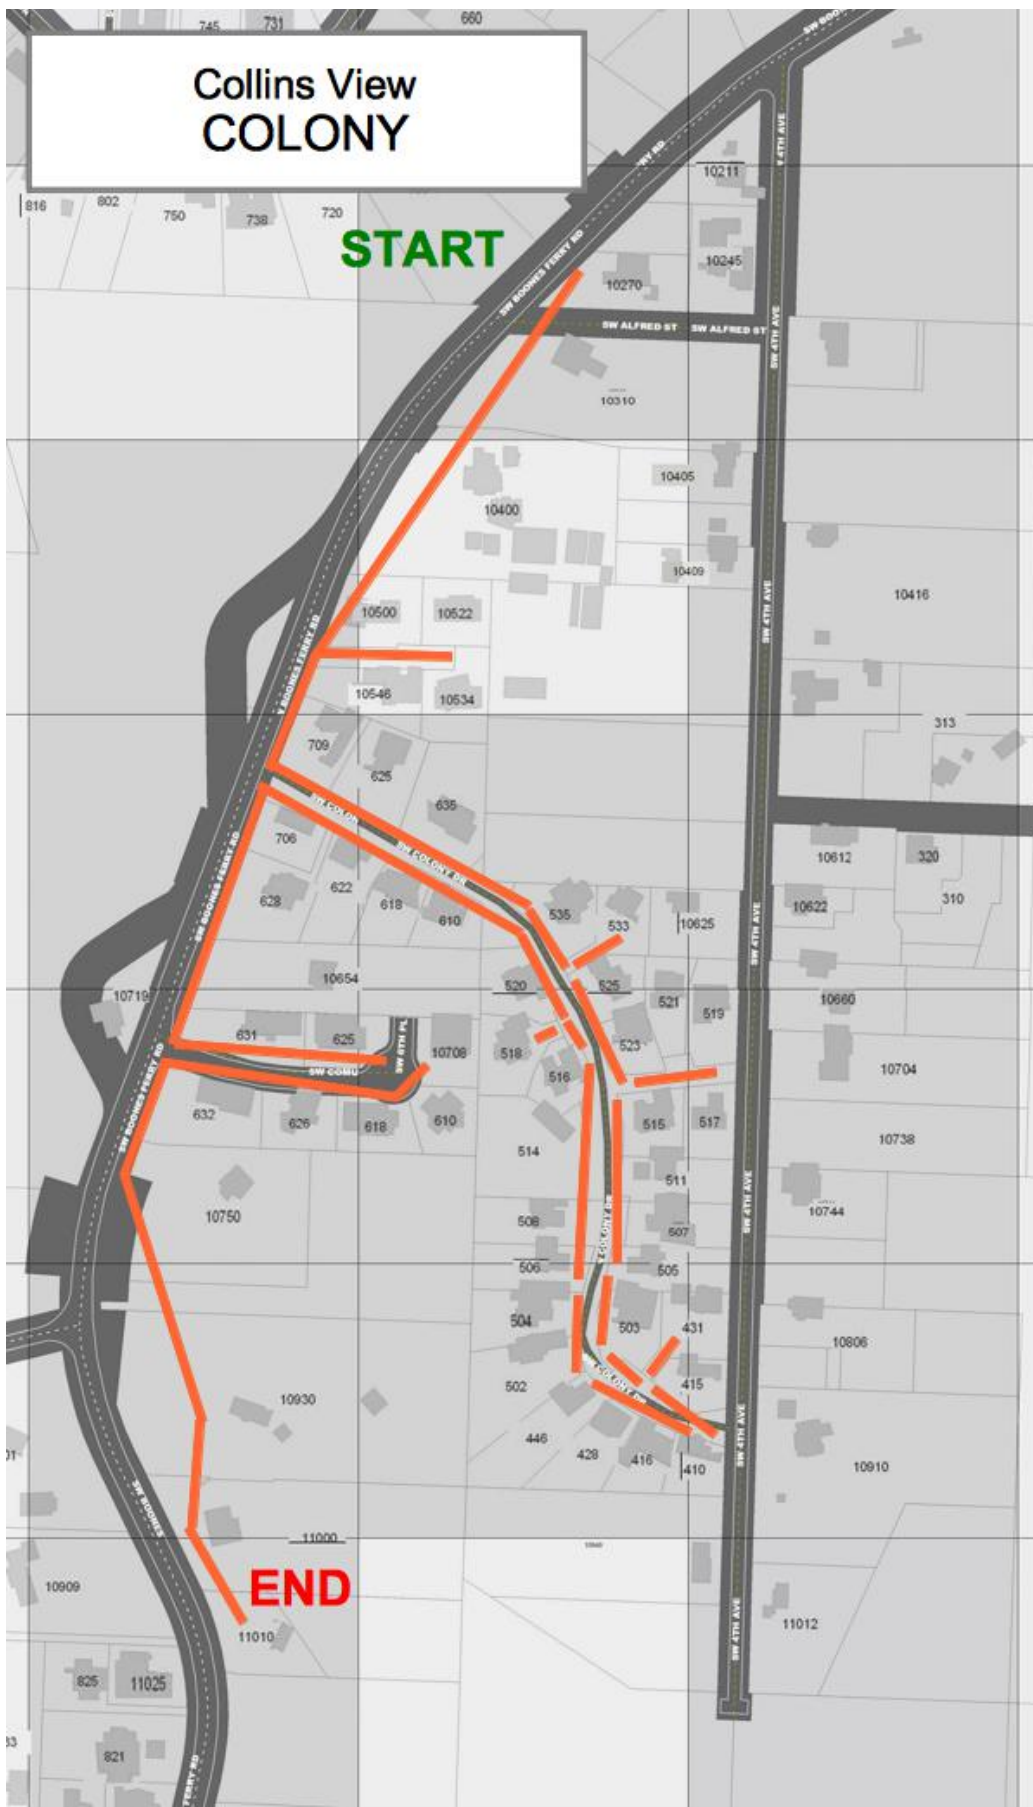

Collins View Walk-About Map - NET Applications
 Colony:
 Boones Ferry East Side 10270 - 11010, Comus, & 6th Pl.

Address	Made Contact	OK ?	Hazards	Structure	People	Animals	Comments*
SW Boones Ferry @ Alfred	date	date	Gas, H ₂ O leak, fire, damage	damage	Special needs, abilities, skills, injured, trapped, dead	Injured, trapped, roaming aggressive	More comments? Go to page 4
10270 BF							
10310							
10400 several structures college? (BF dogleg)							
10500							
10522							
10534							
10546							
SW Colony Dr @ BF							
709							
625							
635							
Lot?							
535							
533							
525							
523							
521							
519							
515							
517							
511							
507							
505							
503							
431							
415							
410							
416							
428							
446							
502							
504							
506							

Colony 4 pages total including map

508							
514							
516							
518							
520							
Lot?							
610							
618							
622							
628							
625							
706							
Boones Ferry @ Colony Dr							
10654 Boones Ferry							
SW Comus Ct @Boones Fer							
632 Comus Ct							
626							
618 Comus Ct							
610							
SW 6th Place							
10706 6 th Pl							
625 Comus Ct.							
631							
Boones Fer @ Comus							
10750 Boones Ferry							
Lot							
10930							
11000							
11010							
END							

Additional Comments

Volunteers Names/Date How to contact you?

Address Comments

Colony 4 pages total including map

Colony 4 pages total including map